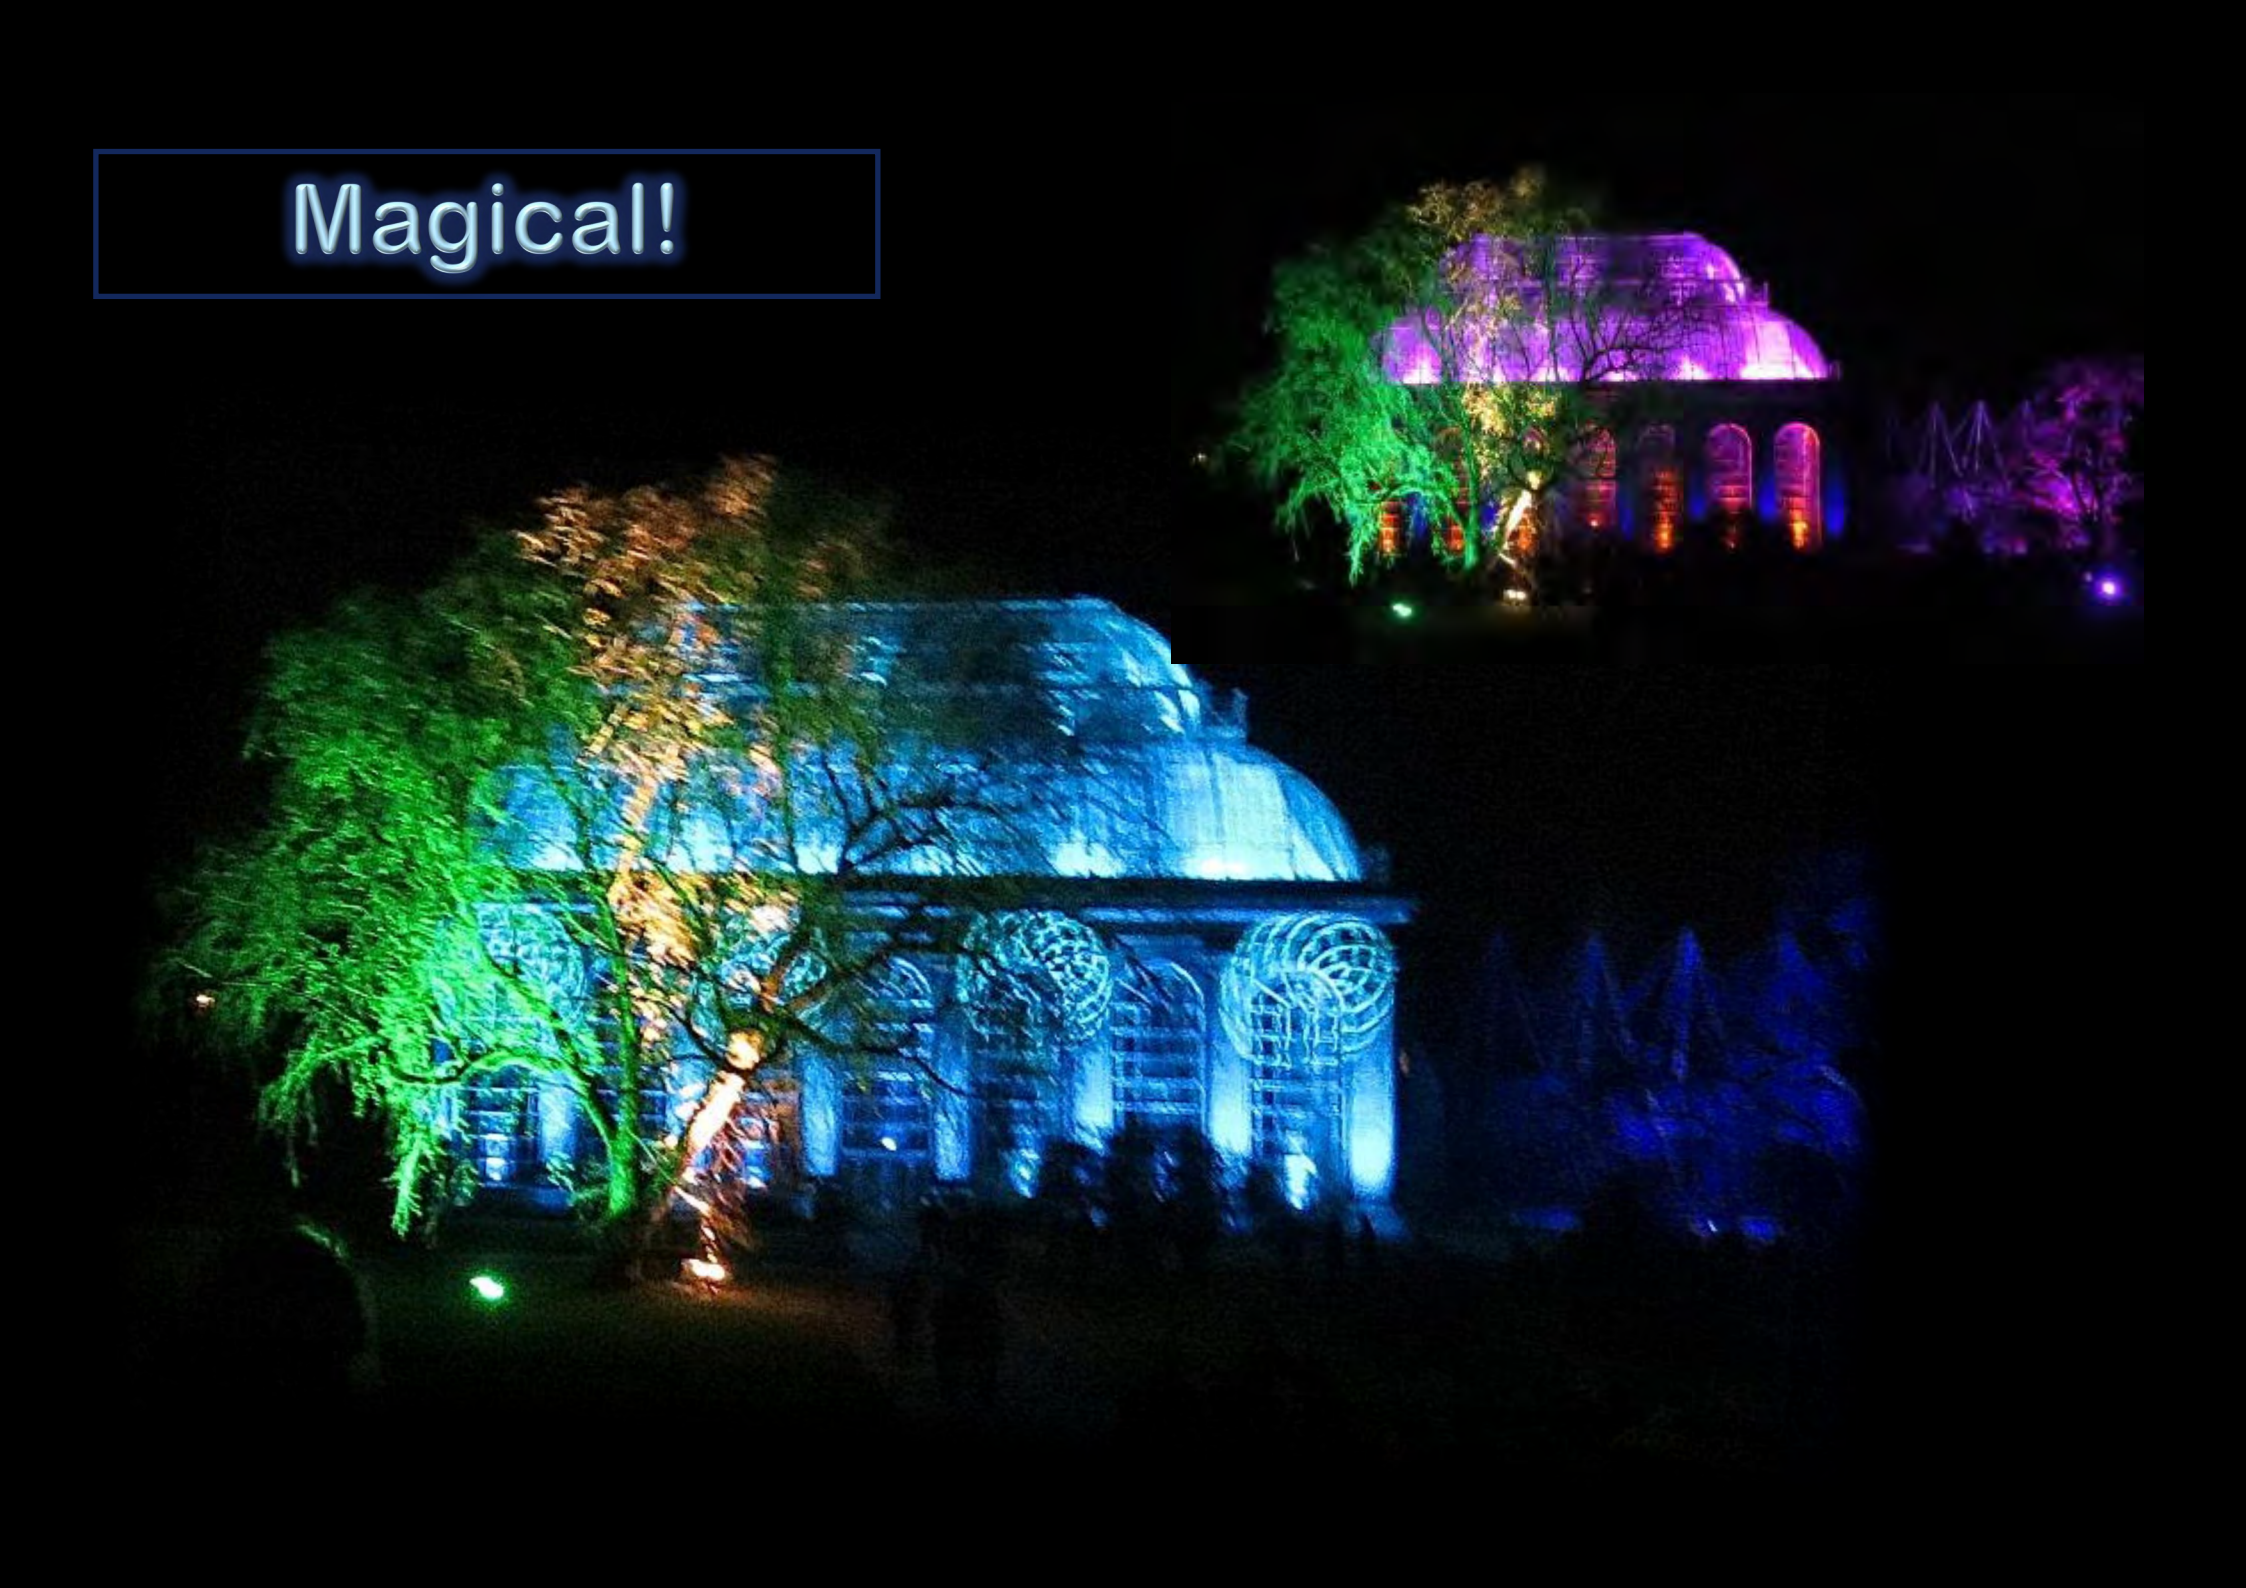

Inverleith house

A few leaves left

A photograph of a tree at night, illuminated from behind. The tree's branches and leaves are silhouetted against a dark background, with a bright, glowing light source behind it. The light creates a strong back-lit effect, making the tree appear to glow. The overall scene is dark, with the tree being the central focus.

A photograph of four pine trees in a dark forest at night. Each tree is wrapped in a different color of LED lights: purple, blue, orange, and green. The lights are arranged in a wavy pattern around the trunks. The background is dark with some faint light from other trees.

Musical pines

You had to be there!

the marshmallowist.
handcrafted from fluff to cut.

Fire for the marshmallows

Eatin' not weepin'

Phoenix nights

Firelight & moonlight

Extraordinary!

Cross my palm house with any colour you like

Magical!

Who lives in this wee house?

Merry Christmas!